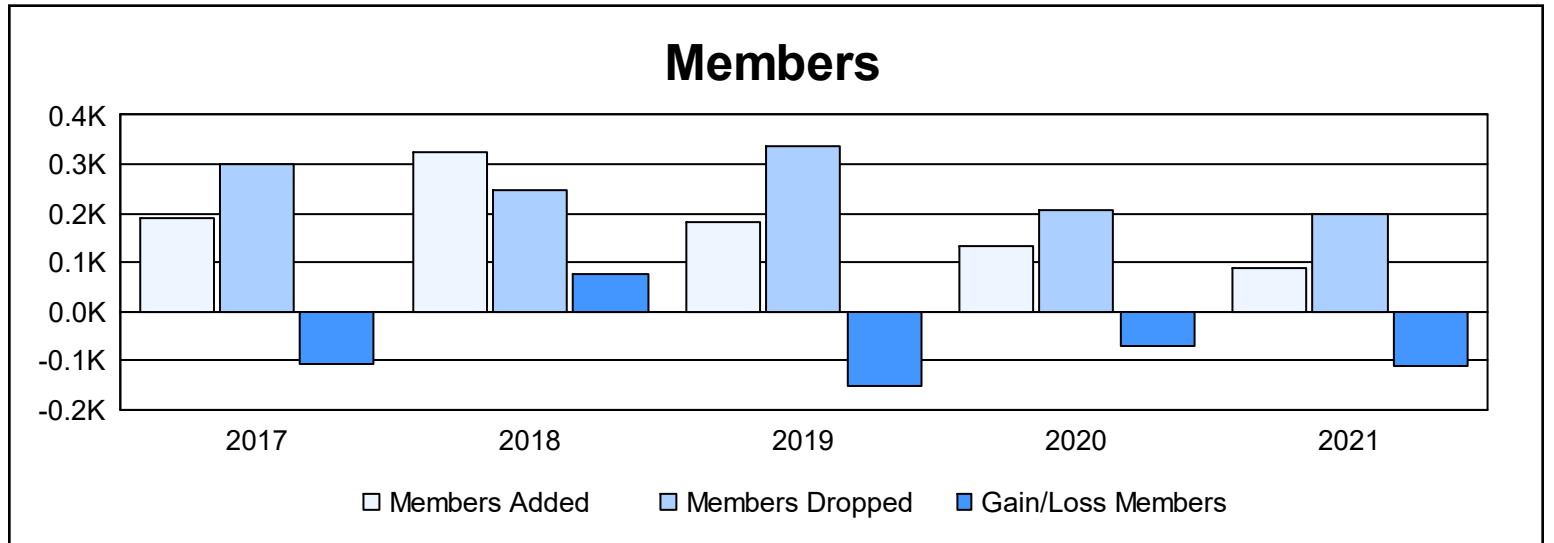

Year	New Clubs	Dropped Clubs	Gain/ Loss Clubs	New Members	Charter Members	Reinstate Members	Transfer Members	Total Member Added	Total Members Dropped	Gain/ Loss Members
2016-2017	0	0	0	151	9	7	24	191	299	-108
2017-2018	0	0	0	284	2	16	22	324	247	77
2018-2019	1	0	1	135	24	5	19	183	336	-153
2019-2020	1	3	-2	84	30	4	16	134	206	-72
2020-2021	0	3	-3	66	6	7	11	90	200	-110
<b>Average</b>	<b>0</b>	<b>1</b>	<b>-1</b>	<b>144</b>	<b>14</b>	<b>8</b>	<b>18</b>	<b>184</b>	<b>258</b>	<b>-73</b>

### Membership Composition June 2021 Cumulative